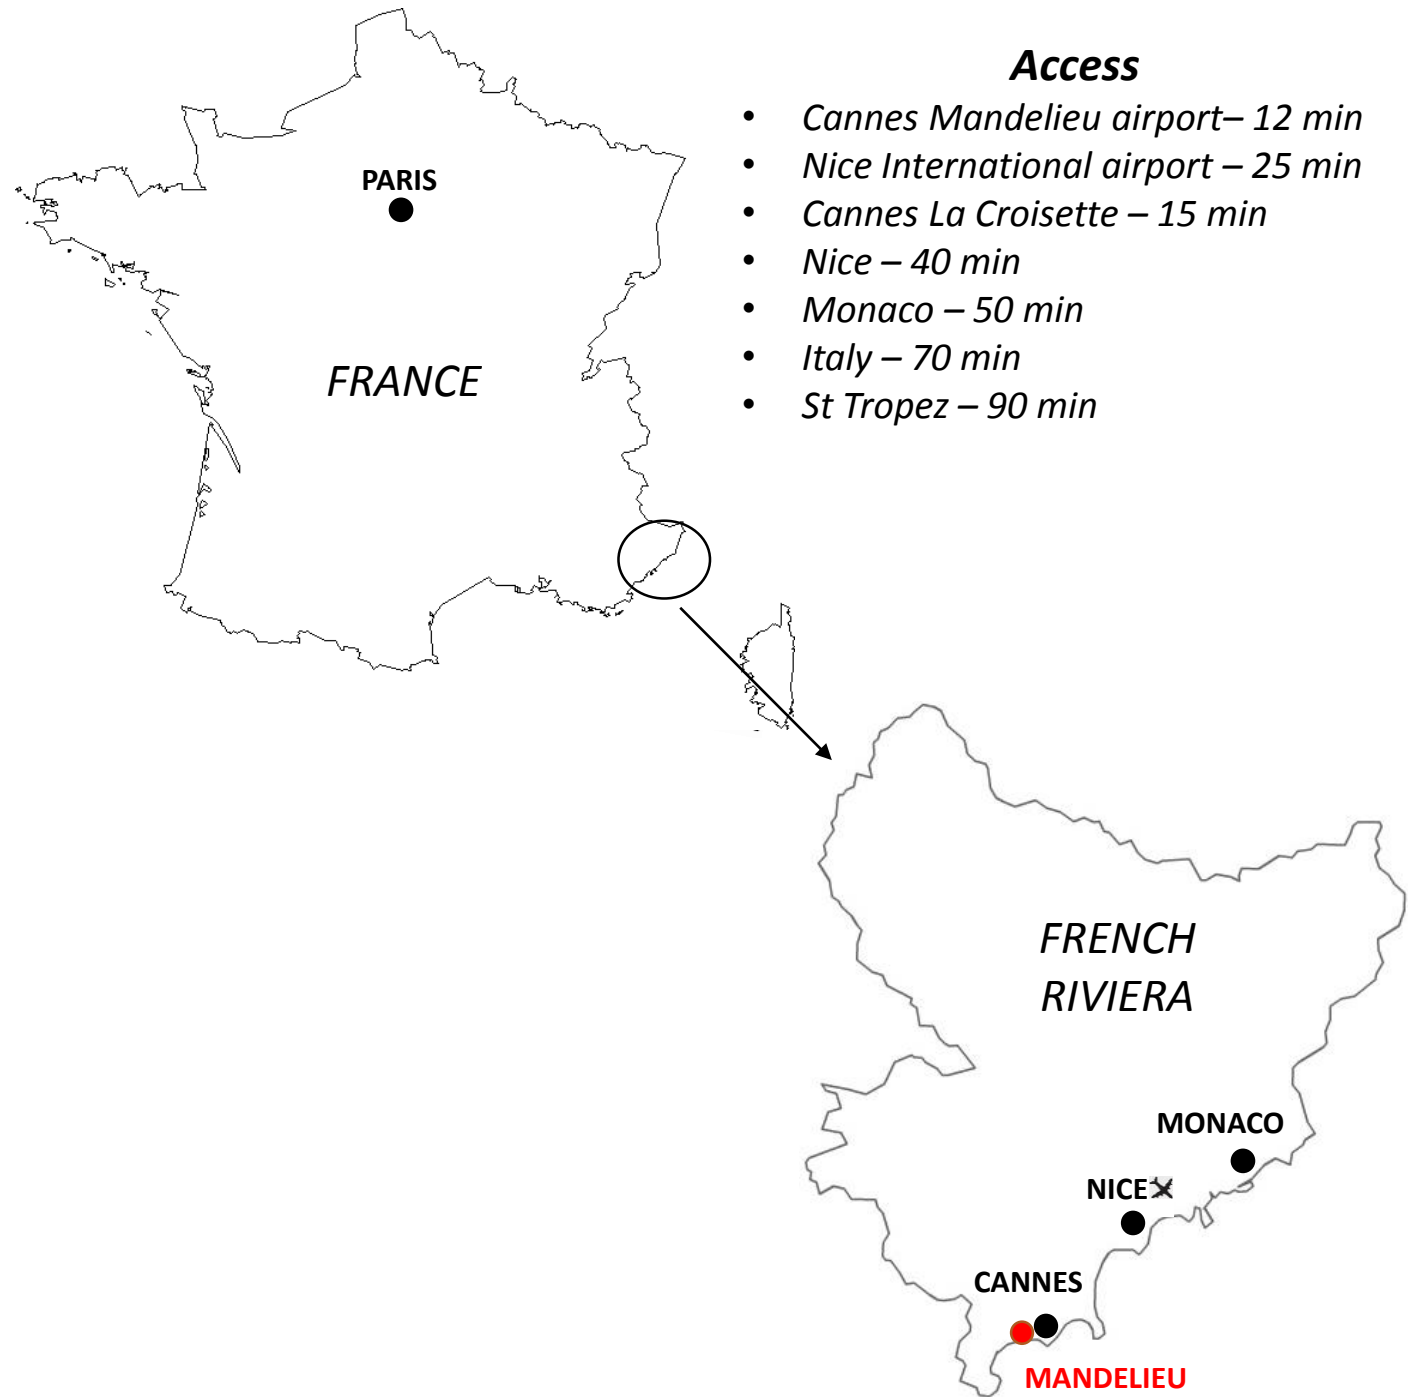

RIXOS
HOTELS

PULLMAN

swissôtel

MÖVENPICK
HOTELS & RESORTS

GRAND MERCURE

THE
SEBEL

NOVOTEL

MAMA
SHELTER

ACCOR

Leader of hospitality

Pullman Cannes Mandelieu Royal Casino

Localisation

Pullman Cannes Mandelieu Royal Casino

Mandelieu-La-Napoule

DYNAMIC

MANDELIEU

- *Convention & Exhibition center 5000m²*
- *Many restaurants*
- *Nautical activities*

RELAXING

Our DNA:

- 4* Hotel near Cannes with a panoramic view of Mediterranean sea and Lerins Island.
- Easy and rapid access : only 25 min away from the International Airport of Nice and 15 min away from the Croisette of Cannes.
- 1500 SQM of meeting rooms (19 adjustable rooms with one plenary room of 700 SQM)
- One F&B area reserved to for groups with a panoramic terrace in front of our swimming pool and Mediterranean sea
- Many activities such as incentives, sea activities, private nightclub, casino, golf, tennis,...
- Large and free parking

Pullman Cannes Mandelieu Royal Casino

Car launch

Parking

- *Private and safe parking of 140 places*

Water and electricity

- *At disposal on the parking*

Itineraries

- *To Cannes City and his Croisette*
- *On the seashore with Corniche d'Or*
- *On a track in 2 km*
- *National 7 and highway*