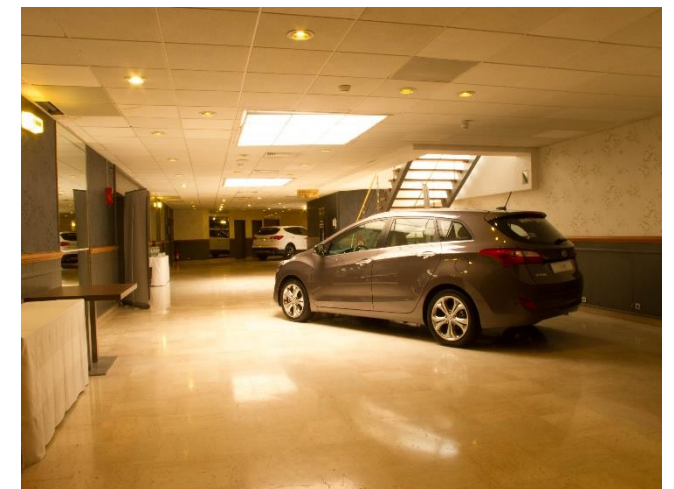

TAILOR EVENTS

Pullman Cannes Mandelieu Royal Casino
Royal Casino JOA & Nightclub Bay Club

Royal Casino JOA *Entirely renovated*

- *175 Slot machines*
- *7 tables*
- *Introduction of games*

ENTERTAINMENT

Night Club - Bay Club